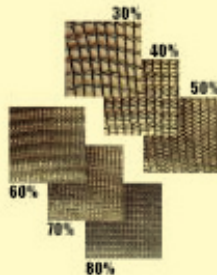

#### CLEAR 4.25' WIDE SHEETS

8' ... \$37.40

14' ... \$65.45

10' ... \$46.75

16' ... \$74.80

12' ... \$56.10

24' ... \$112.20

3' FOAM CLOSURE STRIP ... \$1.00

#### 3.2 OZ GROUND COVER

12 X 300

\$236.00

15 X 300

\$295.00

8" LONG 9 GA. STAPLES \$0.22

Shade Cloth season is here  
30% to 80% in widths  
ranging from  
12' wide to 56' wide

Starting at \$0.12 per sq ft

prices good thru 4/15/25